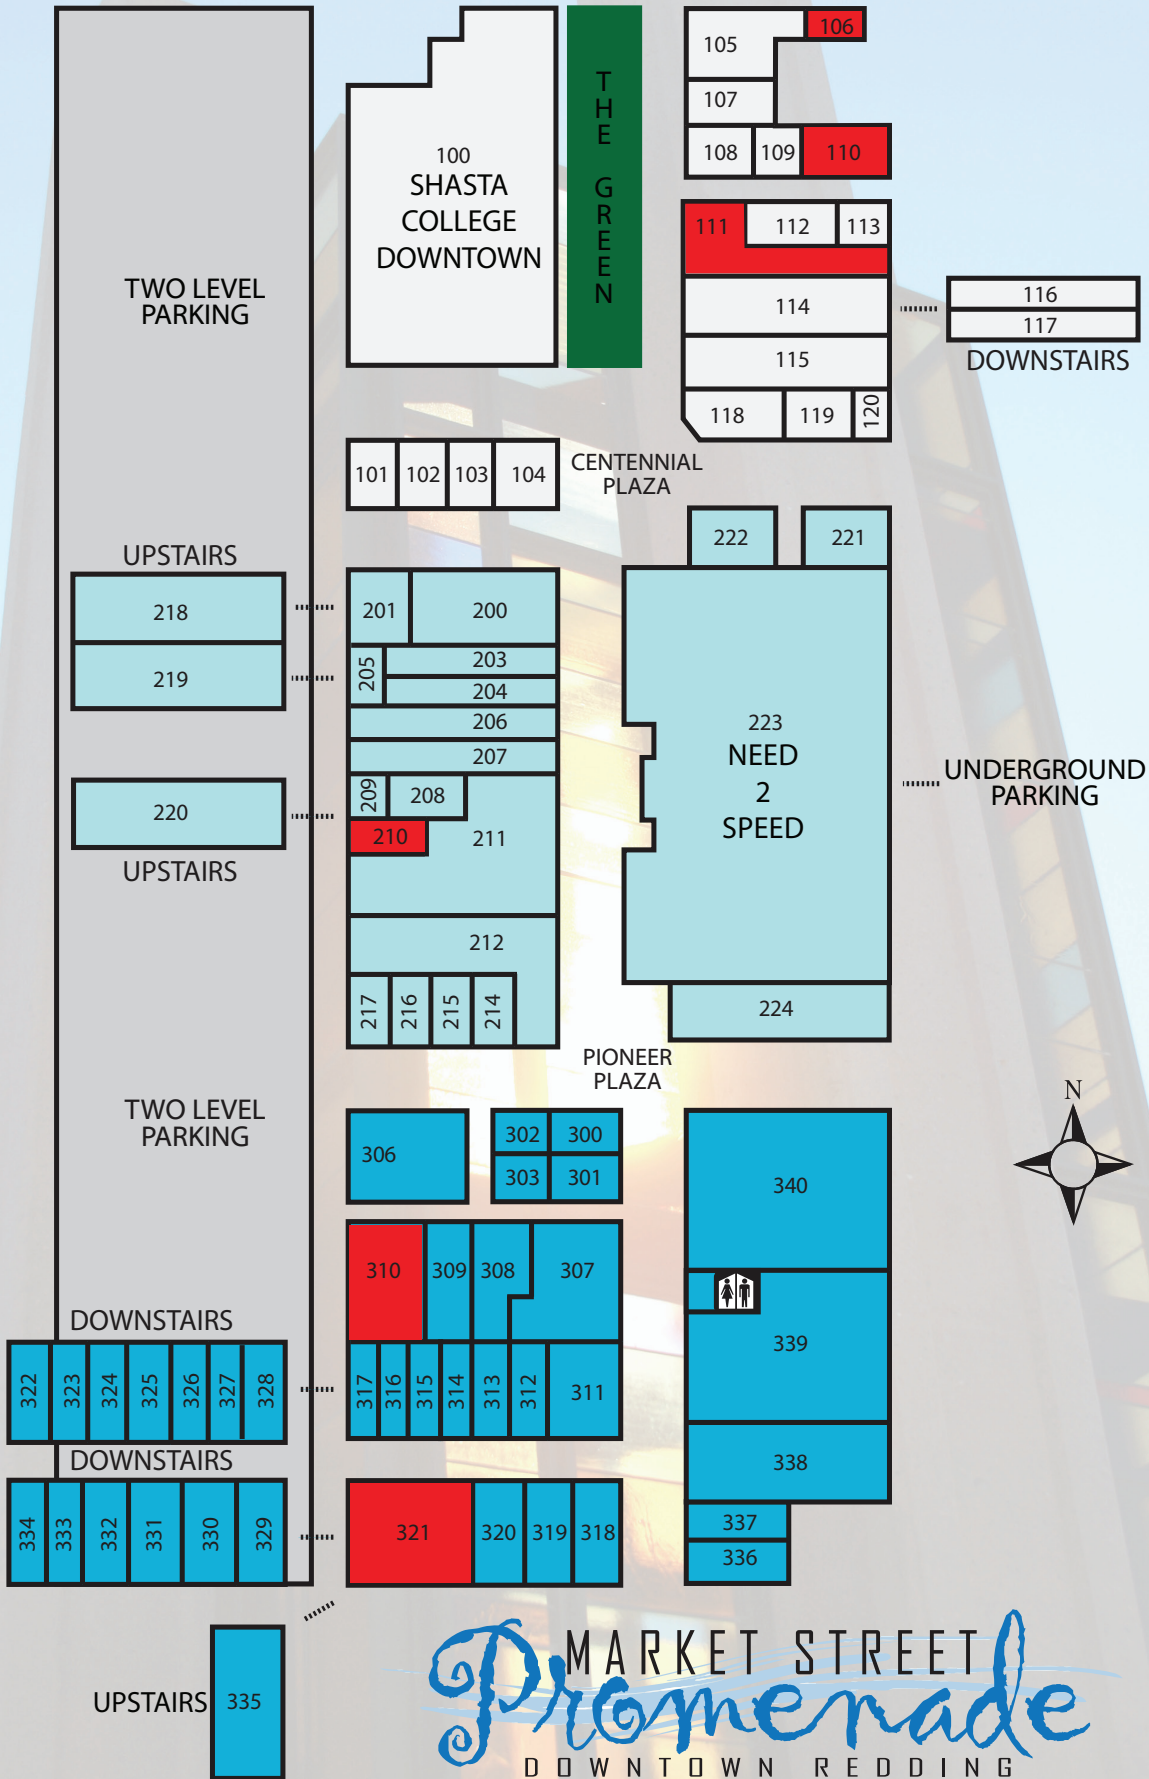

TEHAMA STREET

CALIFORNIA STREET

PINE STREET

MARKET STREET
Promenade
 DOWNTOWN REDDING

PLACER STREET

332: Automated Valve Service
1670 Market Suite 122
(530) 225-5730
www.avasca.com

224: Blacklight Mini Golf
1551 Market
(530) 226-7223
n2skarts.com