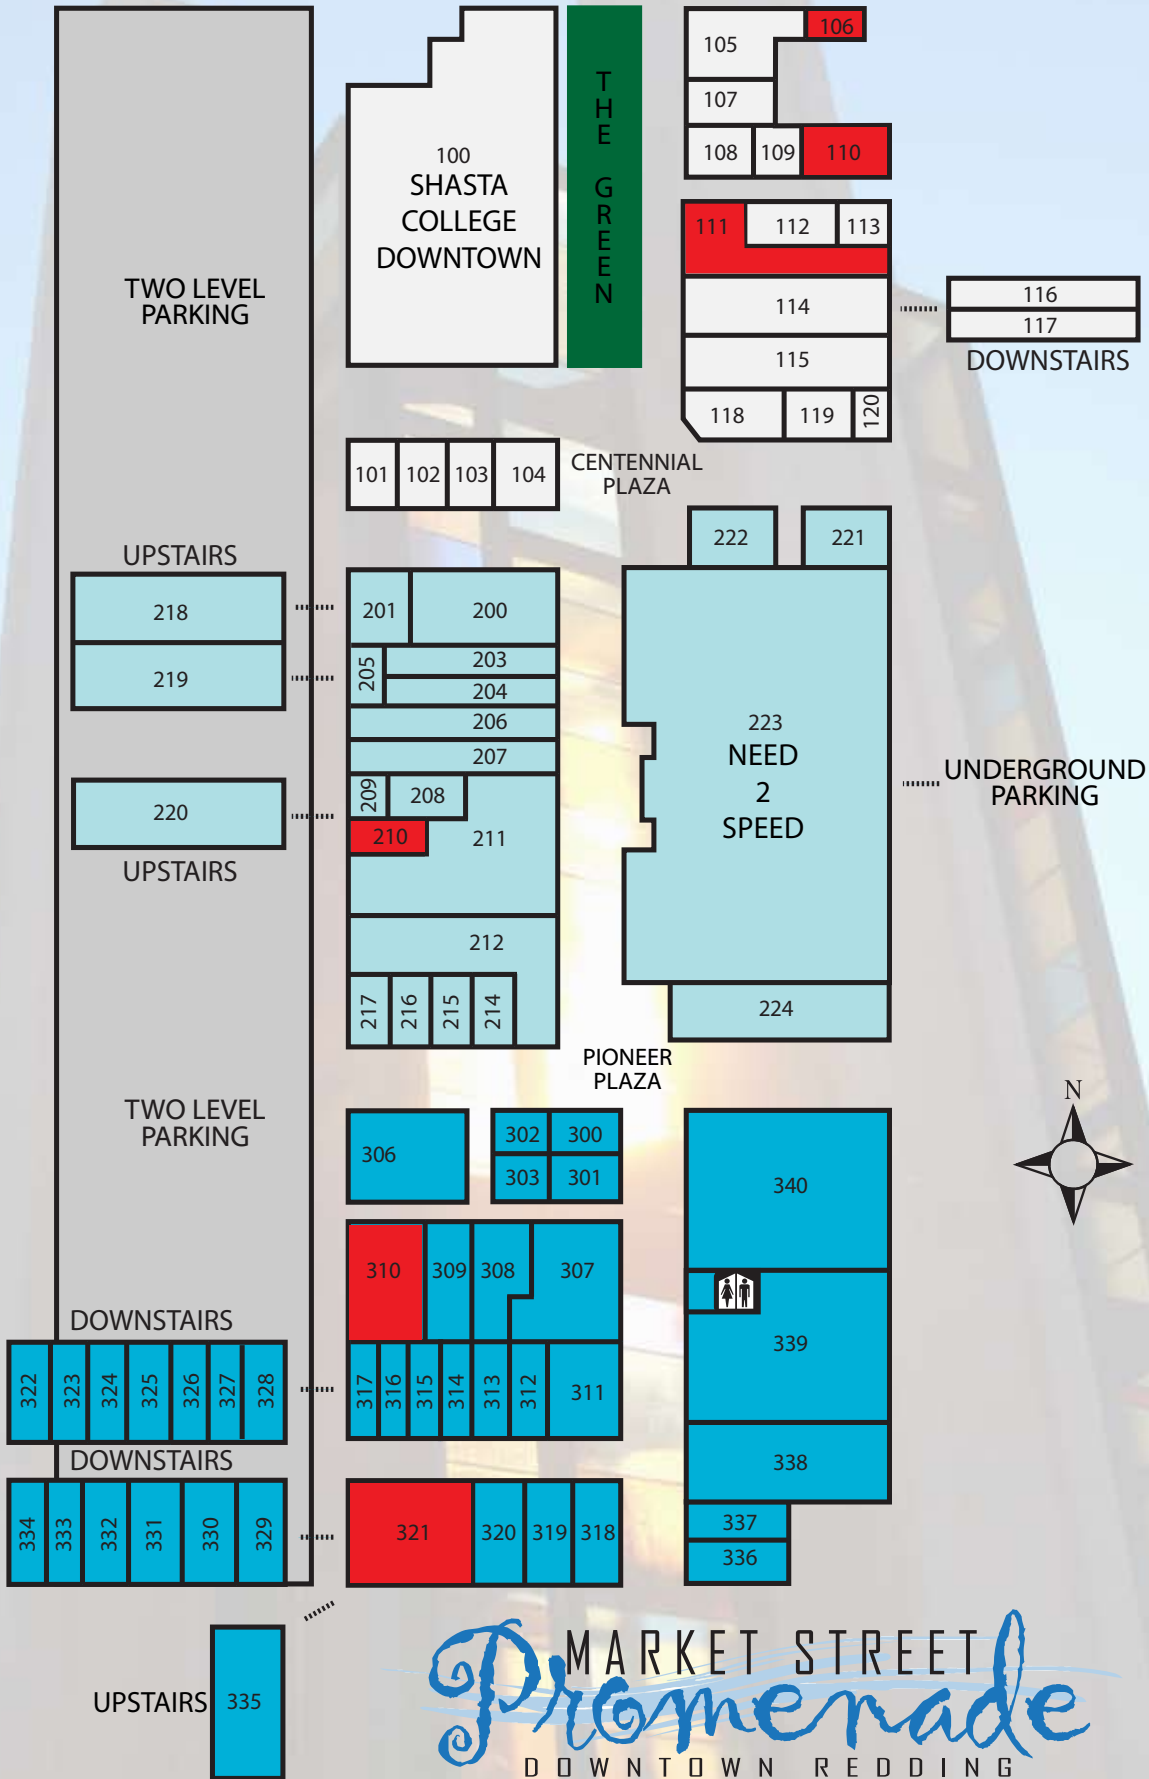

TEHAMA STREET

CALIFORNIA STREET

PINE STREET

MARKET STREET
Promenade
DOWNTOWN REDDING
PLACER STREET

224: Blacklight Mini Golf

1551 Market
 (530) 226-7223
 n2skarts.com

306: California Décor Store

1419 Yuba
 (530) 229-9301